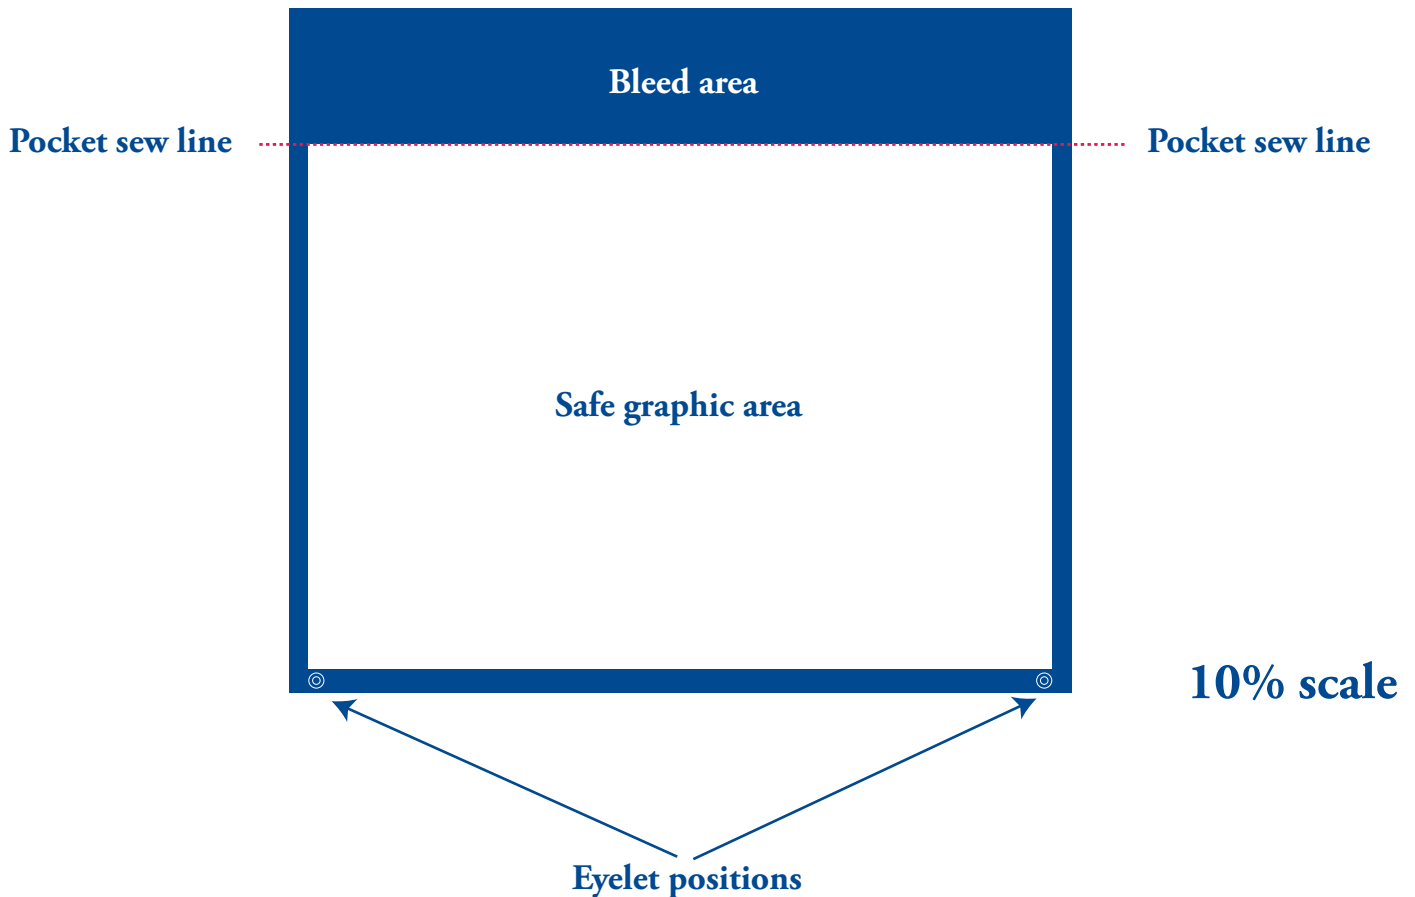

full print size = 1035 x 905mm
 Do not use the bleed area for any important graphics

Please set all text to outline

If Pantone or CMYK colour matching is required please specify in the box below

Pantone Colours						No pantone provided, print from file, colour matching is not important
<input type="text"/>	<input type="text"/>	<input type="text"/>	<input type="text"/>	<input type="text"/>	<input type="text"/>	