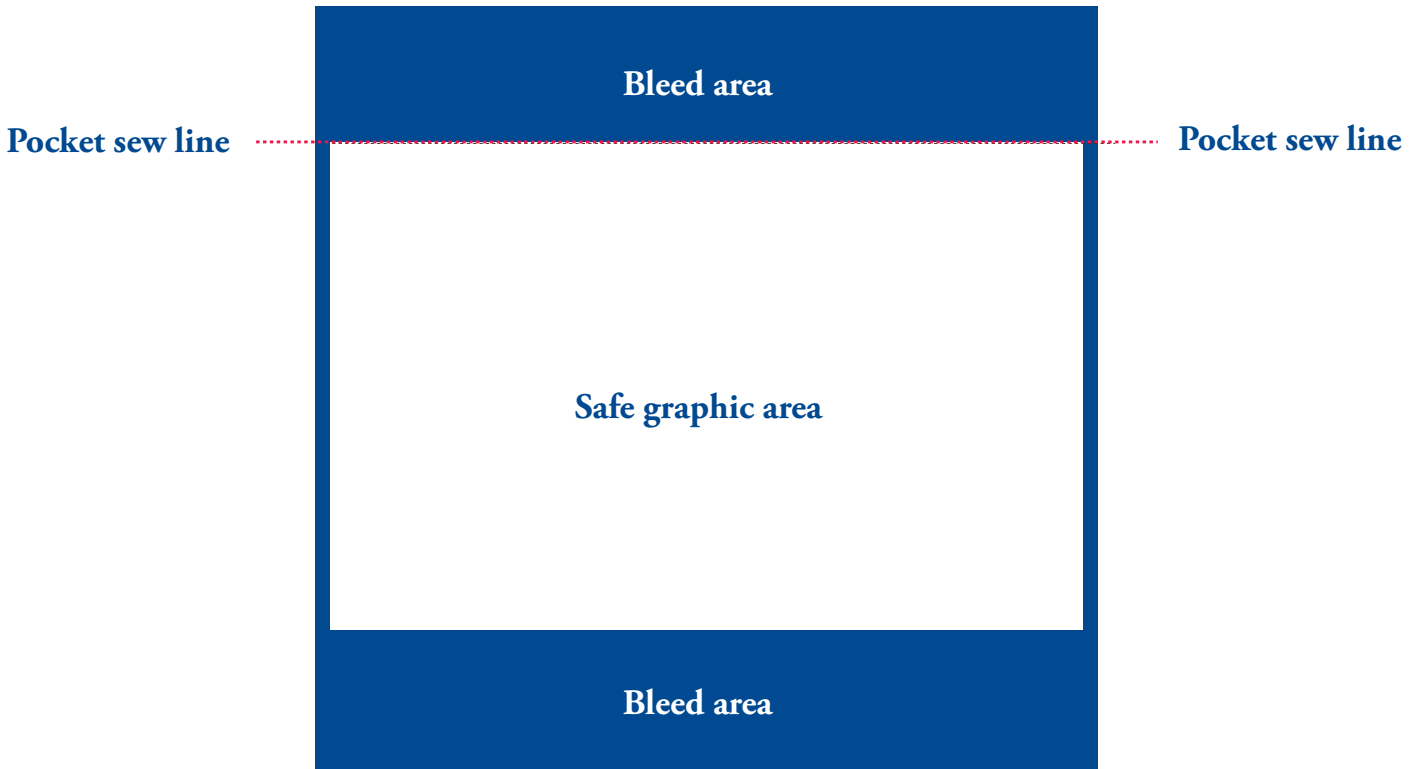

full print size = 1035 x 1010mm
 Do not use the bleed area for any important graphics

10% scale

Please set all text to outline

If Pantone or CMYK colour matching is required please specify in the box below