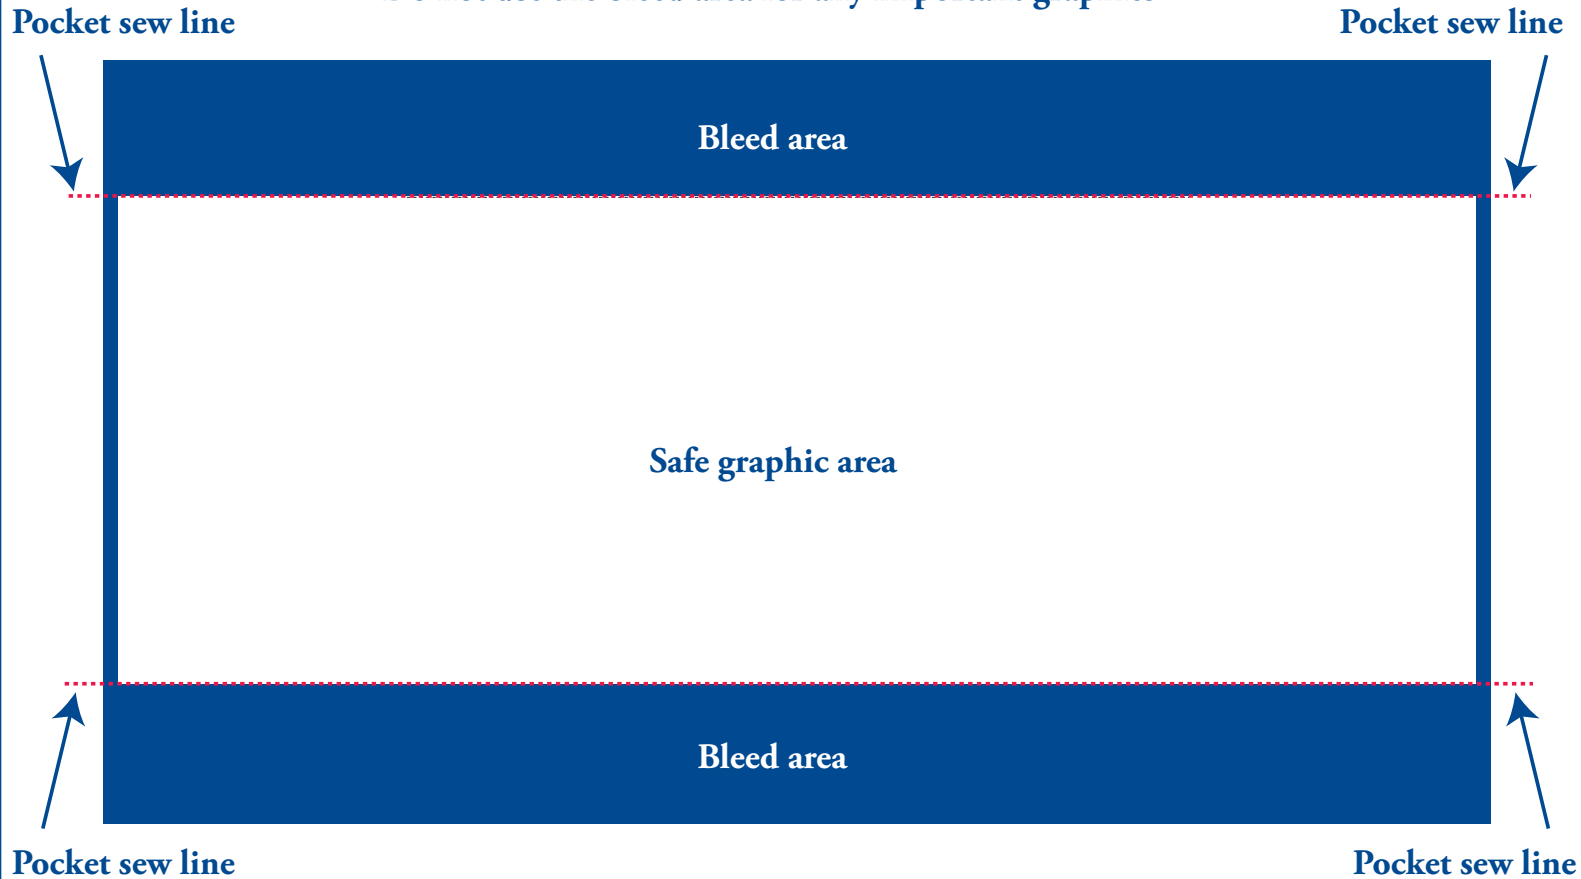

full print size = 1835 x 1010mm

Do not use the bleed area for any important graphics

10% scale

Please set all text to outline

If Pantone or CMYK colour matching is required please specify in the box below